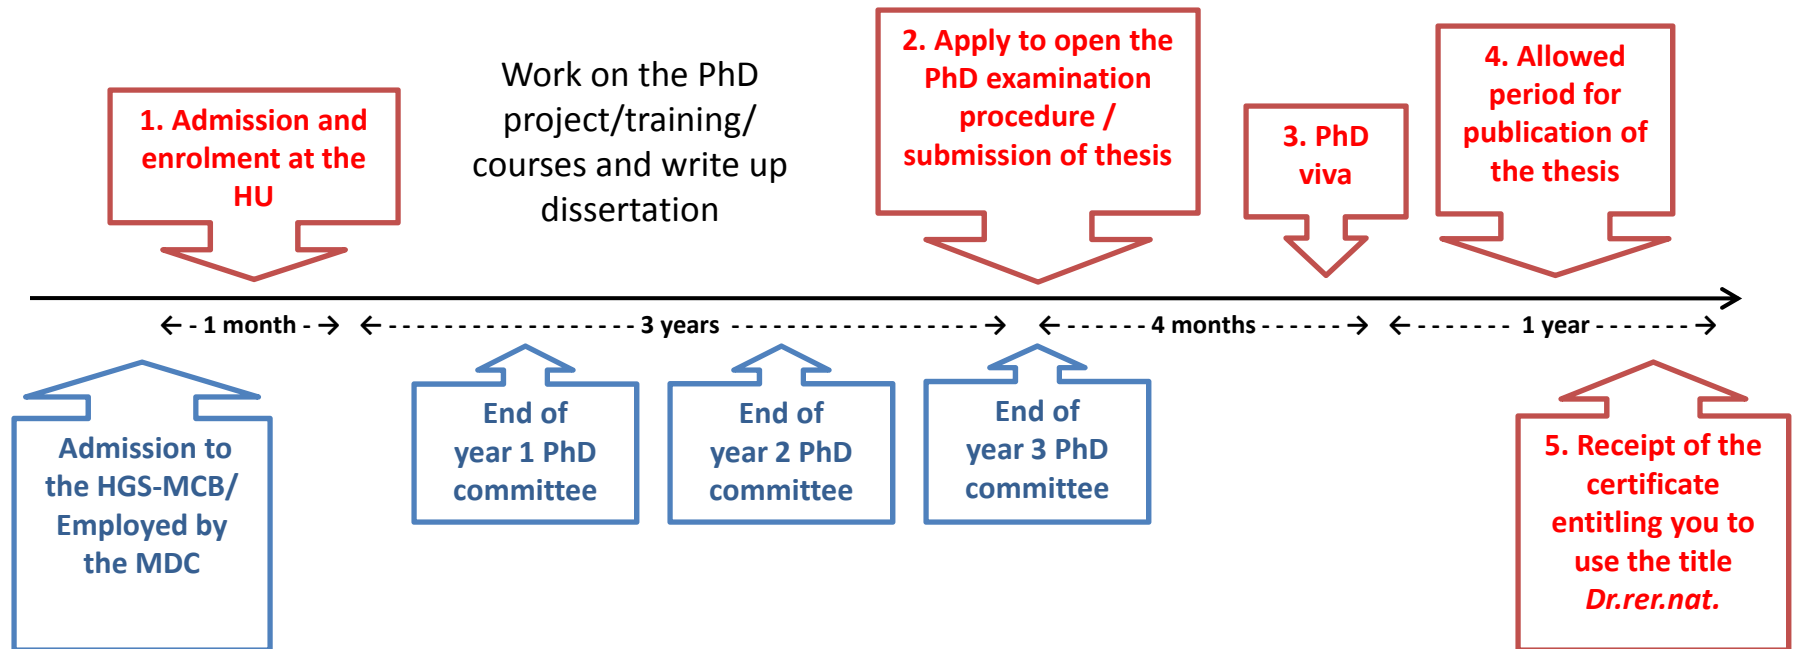

Timeline of a PhD project at the Humboldt-Universität zu Berlin

Blue: MDC activities

Red: HU activities